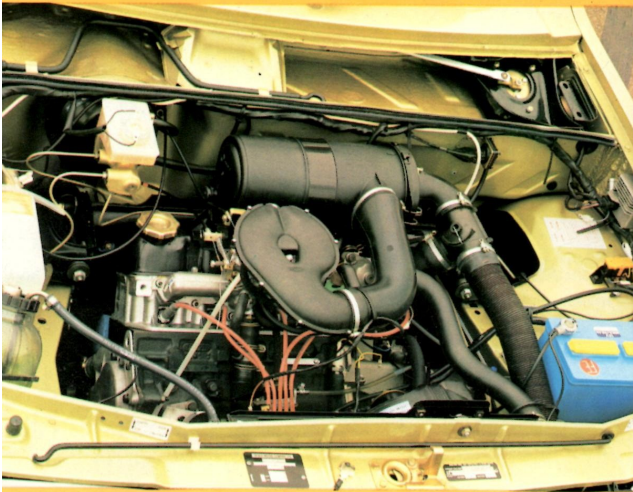

HORIZON EX

Derived from the highly successful Horizon LS, the unique specification of the EX model retains all the positive engineering qualities of the Horizon range, yet adds specification features which combine to make this limited edition a highly specified and very desirable model.

Available in a choice of four body colours; Willow Green Metallic, Cafe Noir, Baltic Blue and Cherry, the EX offers exceptional value. It's 1442 cc engine cruises effortlessly at up to 95 mph, yet at a constant 56 mph returns over 50 mpg. The exterior styling tape treatment clearly identifies the EX as a very special model.

- ☐ Over 51.0mpg
- ☐ 1442cc engine
- ☐ Tailgate wash-wipe
- ☐ Heated rear window
- ☐ Passenger door mirror
- ☐ Bodyside tape scheme
- ☐ Tweed seat trim
- ☐ Front seat headrests
- ☐ Reclining front seats
- ☐ Push button radio
- ☐ Rear parcel tray

Ex Works	Car Tax	V.A.T.	TOTAL
£3608.00	£300.66	£586.29	£4494.95
Option Metallic Paint with Varnish Coat			
£ 57.32	£ 4.77	£ 9.31	£ 71.40

Scan Passion Horizon - <http://passionhorizon.wifeo.com>