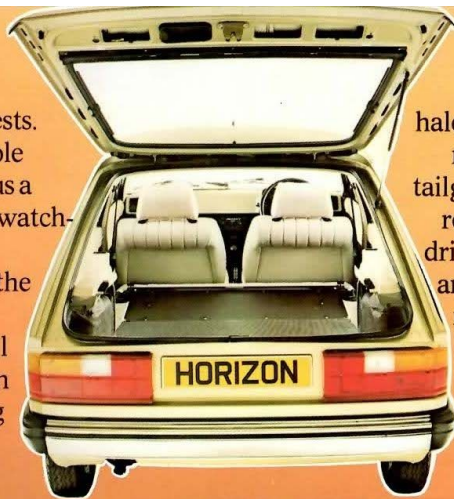

Driver's door mirror. Armrests. Load adjustable headlamps plus a battery of ten watch-dog warning lights to keep the driver fully informed at all times. Horizon leaves nothing to chance.

The GL adds halogen headlamps, reverse lamps, tailgate wash/wipe, remote control driver's door mirror and push button radio.